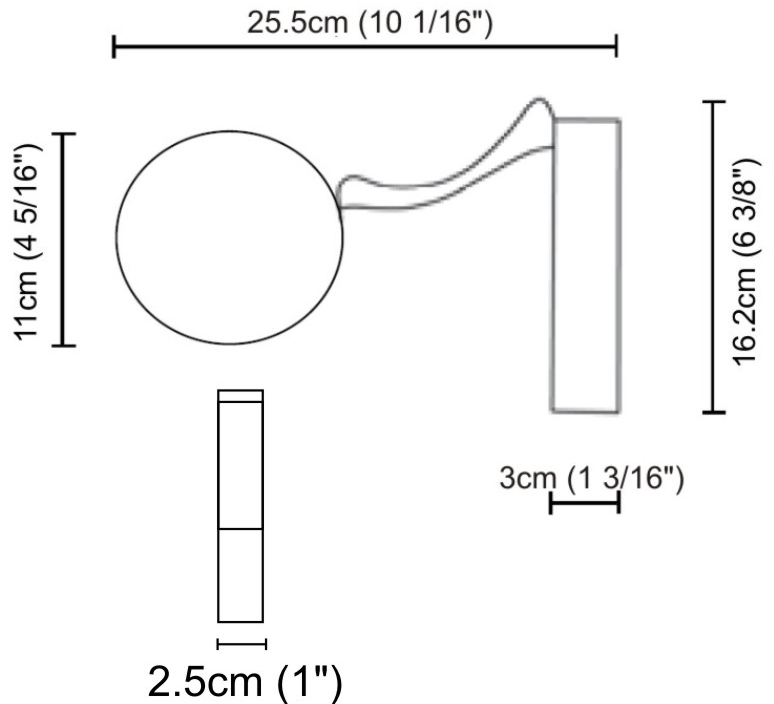

DO NOT DISTURB SURFACE

D133027-

base number _____
Finish Options _____

1. To build a product code in our configurator select the specify button on the base model # product page
2. To build a manual product code on this datasheet choose from the options listed below in blue font and add the suffix to the base model #

GENERAL

Series: Do Not Disturb
Brand: Knikerboker
Division: Design
Mounting Type: Surface
Mounting Location: Wall
Subcategory: Ambient

PHYSICAL

Shape: Round
Diameter (mm): 110
Diameter (in): 4 ⁵/₁₆
Length (mm): 30
Length (in): 1 ³/₁₆
Width (mm): 25
Width (in): 1
Height (mm): 162
Height (in): 6 ³/₈
Extension (mm): 255
Extension (in): 10 ¹/₁₆
Light Distribution: Direct / Indirect
Diffuser: Opal
Fixture Finish: EWH / EBK / MAN / COF / PRD / SLF / GLF / CLF / BRL
Fixture Material: Metal

ELECTRICAL

Lamp Type: LED
Total Output Wattage (W): 8
Dimming: Non-Dimmable
Driver Included: Yes
Driver Location: Integrated
Driver Type: Constant Voltage - Universal
Driver Class: Class 2
Input Voltage (V): 120 - 277
Upon Request: Integral: Phase dimming 120Vac / (See components)
Remote: 0-10Vdc dimming

LED

Number of LEDs: 1
Color Temperature (°K): 3000
Max. Delivered Lumen (lm): 1000
CRI: >85 CRI
Lamp Life (hrs): 50000

OPTICAL

RATINGS AND CERTIFICATIONS

Certified By: Certified for North American Standards
IP rating: IP20